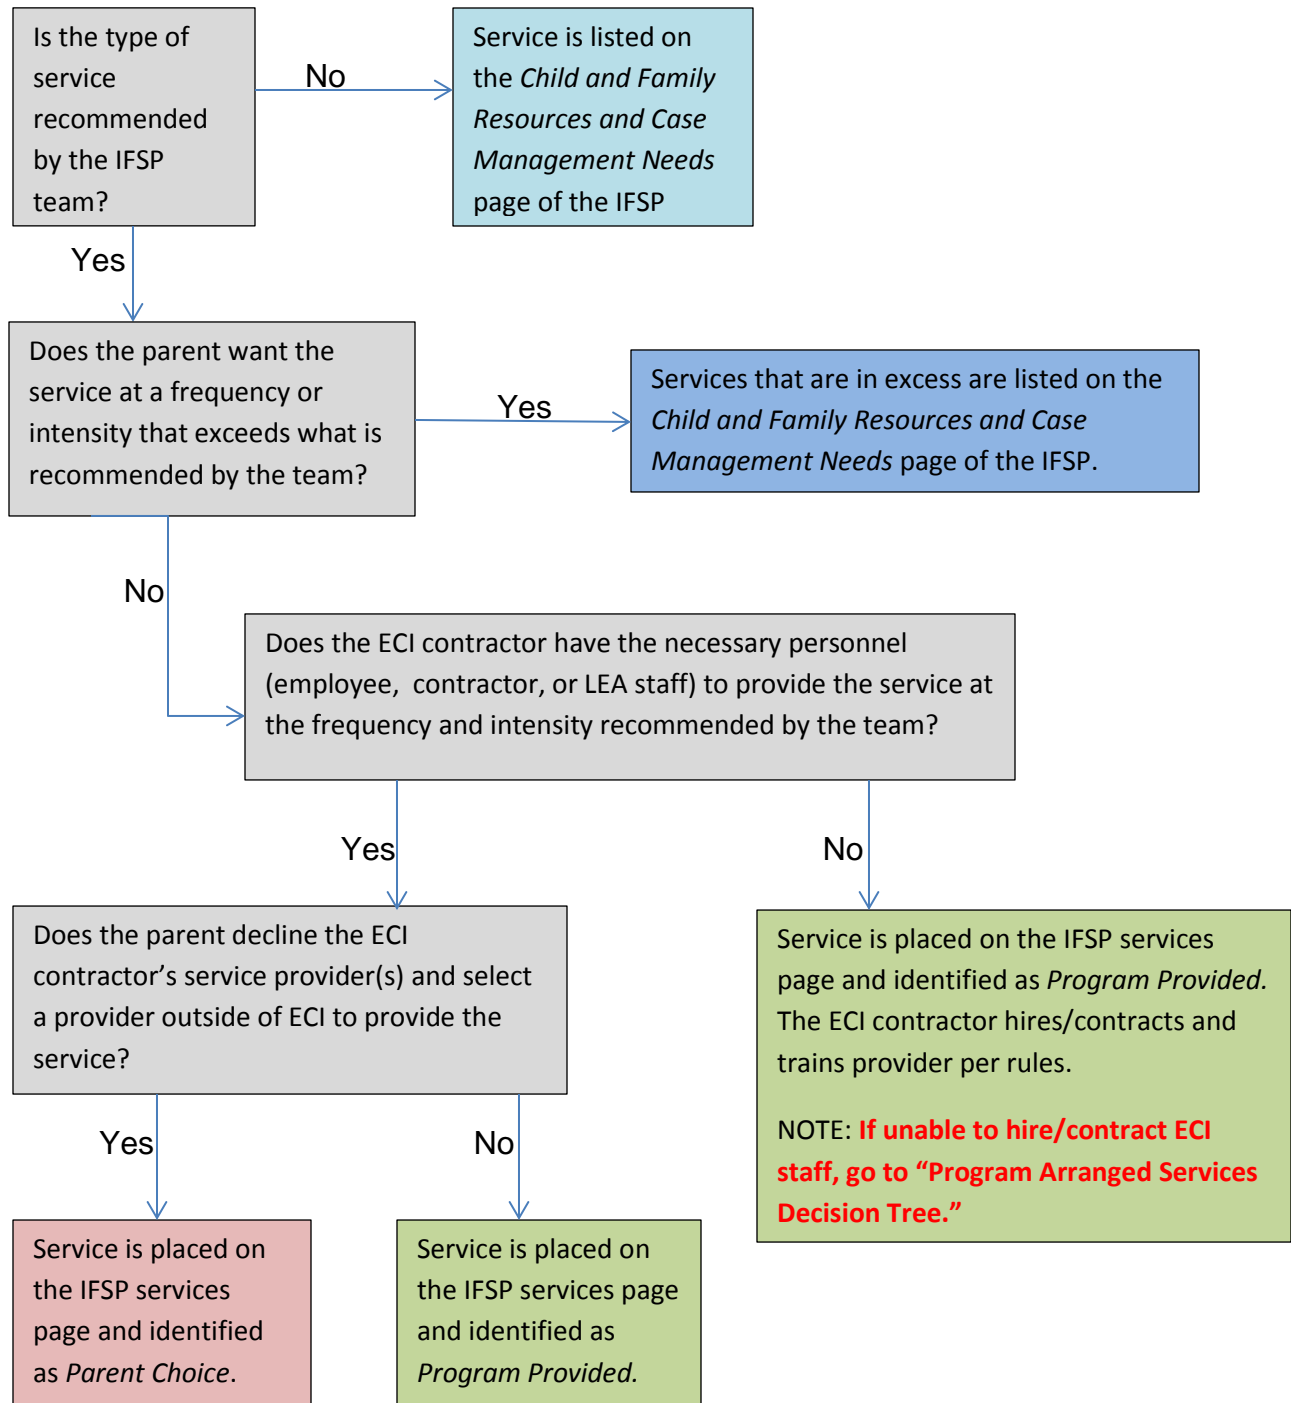

Parent Choice Decision Tree

Parent Choice = Team recommended + parent declines ECI provider + parent selects outside provider.